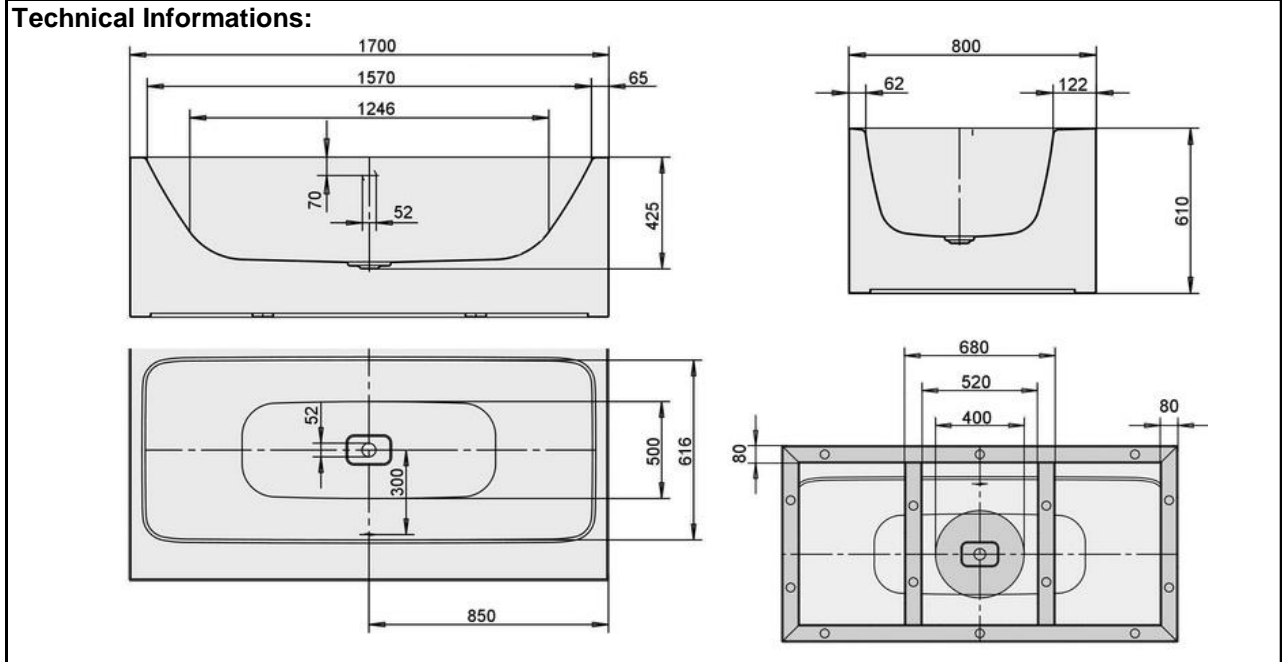

SPECIFICATION SHEET

BRAND:	KALDEWEI	Product Photo: 
ORIGIN:	Germany	
SERIES:	MEISTERSTUCKE ASSYMETRIC DUO	
PRODUCT DESCRIPTION:	1740 Meisterstucke Assymetric Duo Two-seater Free-standing bath with waste at center with easy clean 3.5mm steel enamel inclusive of waste & overflow fitting KA4060 water volume: 123 L	
MODEL No.	2003 4064 3001	
FINISH/COLOUR:	Alpine White	
DIMENSIONS:	1700 x 800 x 425mm	
OPTIONAL MATCHING PARTS:		